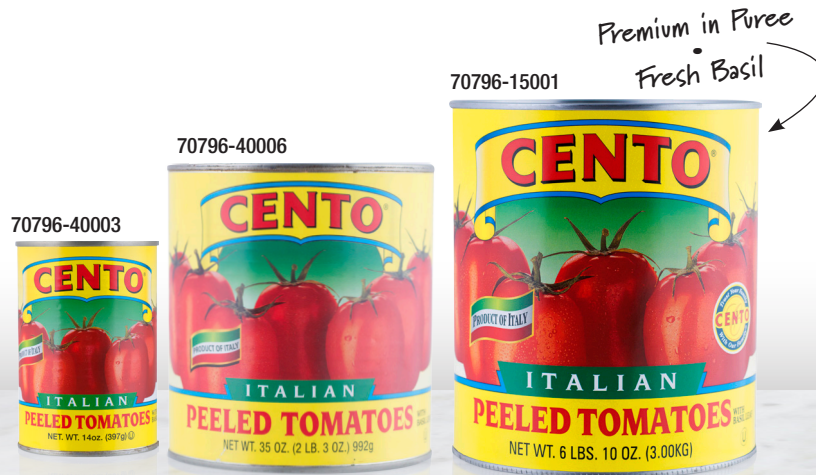

ITALIAN ORGANIC TOMATOES

CERTIFIED USDA ORGANIC
PRODUCT OF ITALY

70796-40004

70796-40013

70796-40012

UPC	ITEM #	Description	pk/sz	Case W	Pallet QTY	Pallet W
70796-40004	60175	Cento Certified San Marzano Organic Whole Italian Peeled Tomatoes	6/28 oz	12.2 lb	20x10	2490.0 lb
70796-40013	60178	Cento Organic Whole Peeled Tomatoes	6/28 oz	12.3 lb	20x10	2510.0 lb
70796-40012	60176	Cento Organic Crushed Tomatoes	6/28 oz	12.1 lb	20x10	2470.0 lb

ITALIAN WHOLE PEELED PLUM TOMATOES

PRODUCT OF ITALY

UPC	ITEM #	Description	pk/sz	Case W	Pallet QTY	Pallet W
70796-40003	60197	Cento Italian Whole Peeled Plum Tomatoes	12/14 oz	12.4 lb	17x11	2368.8 lb
70796-40006	60187	Cento Italian Whole Peeled Plum Tomatoes	12/35 oz	30.4 lb	8x10	2482.0 lb
70796-15001	60210	Cento Italian Whole Peeled Plum Tomatoes	6/106 oz	44.6 lb	8x7	2547.6 lb